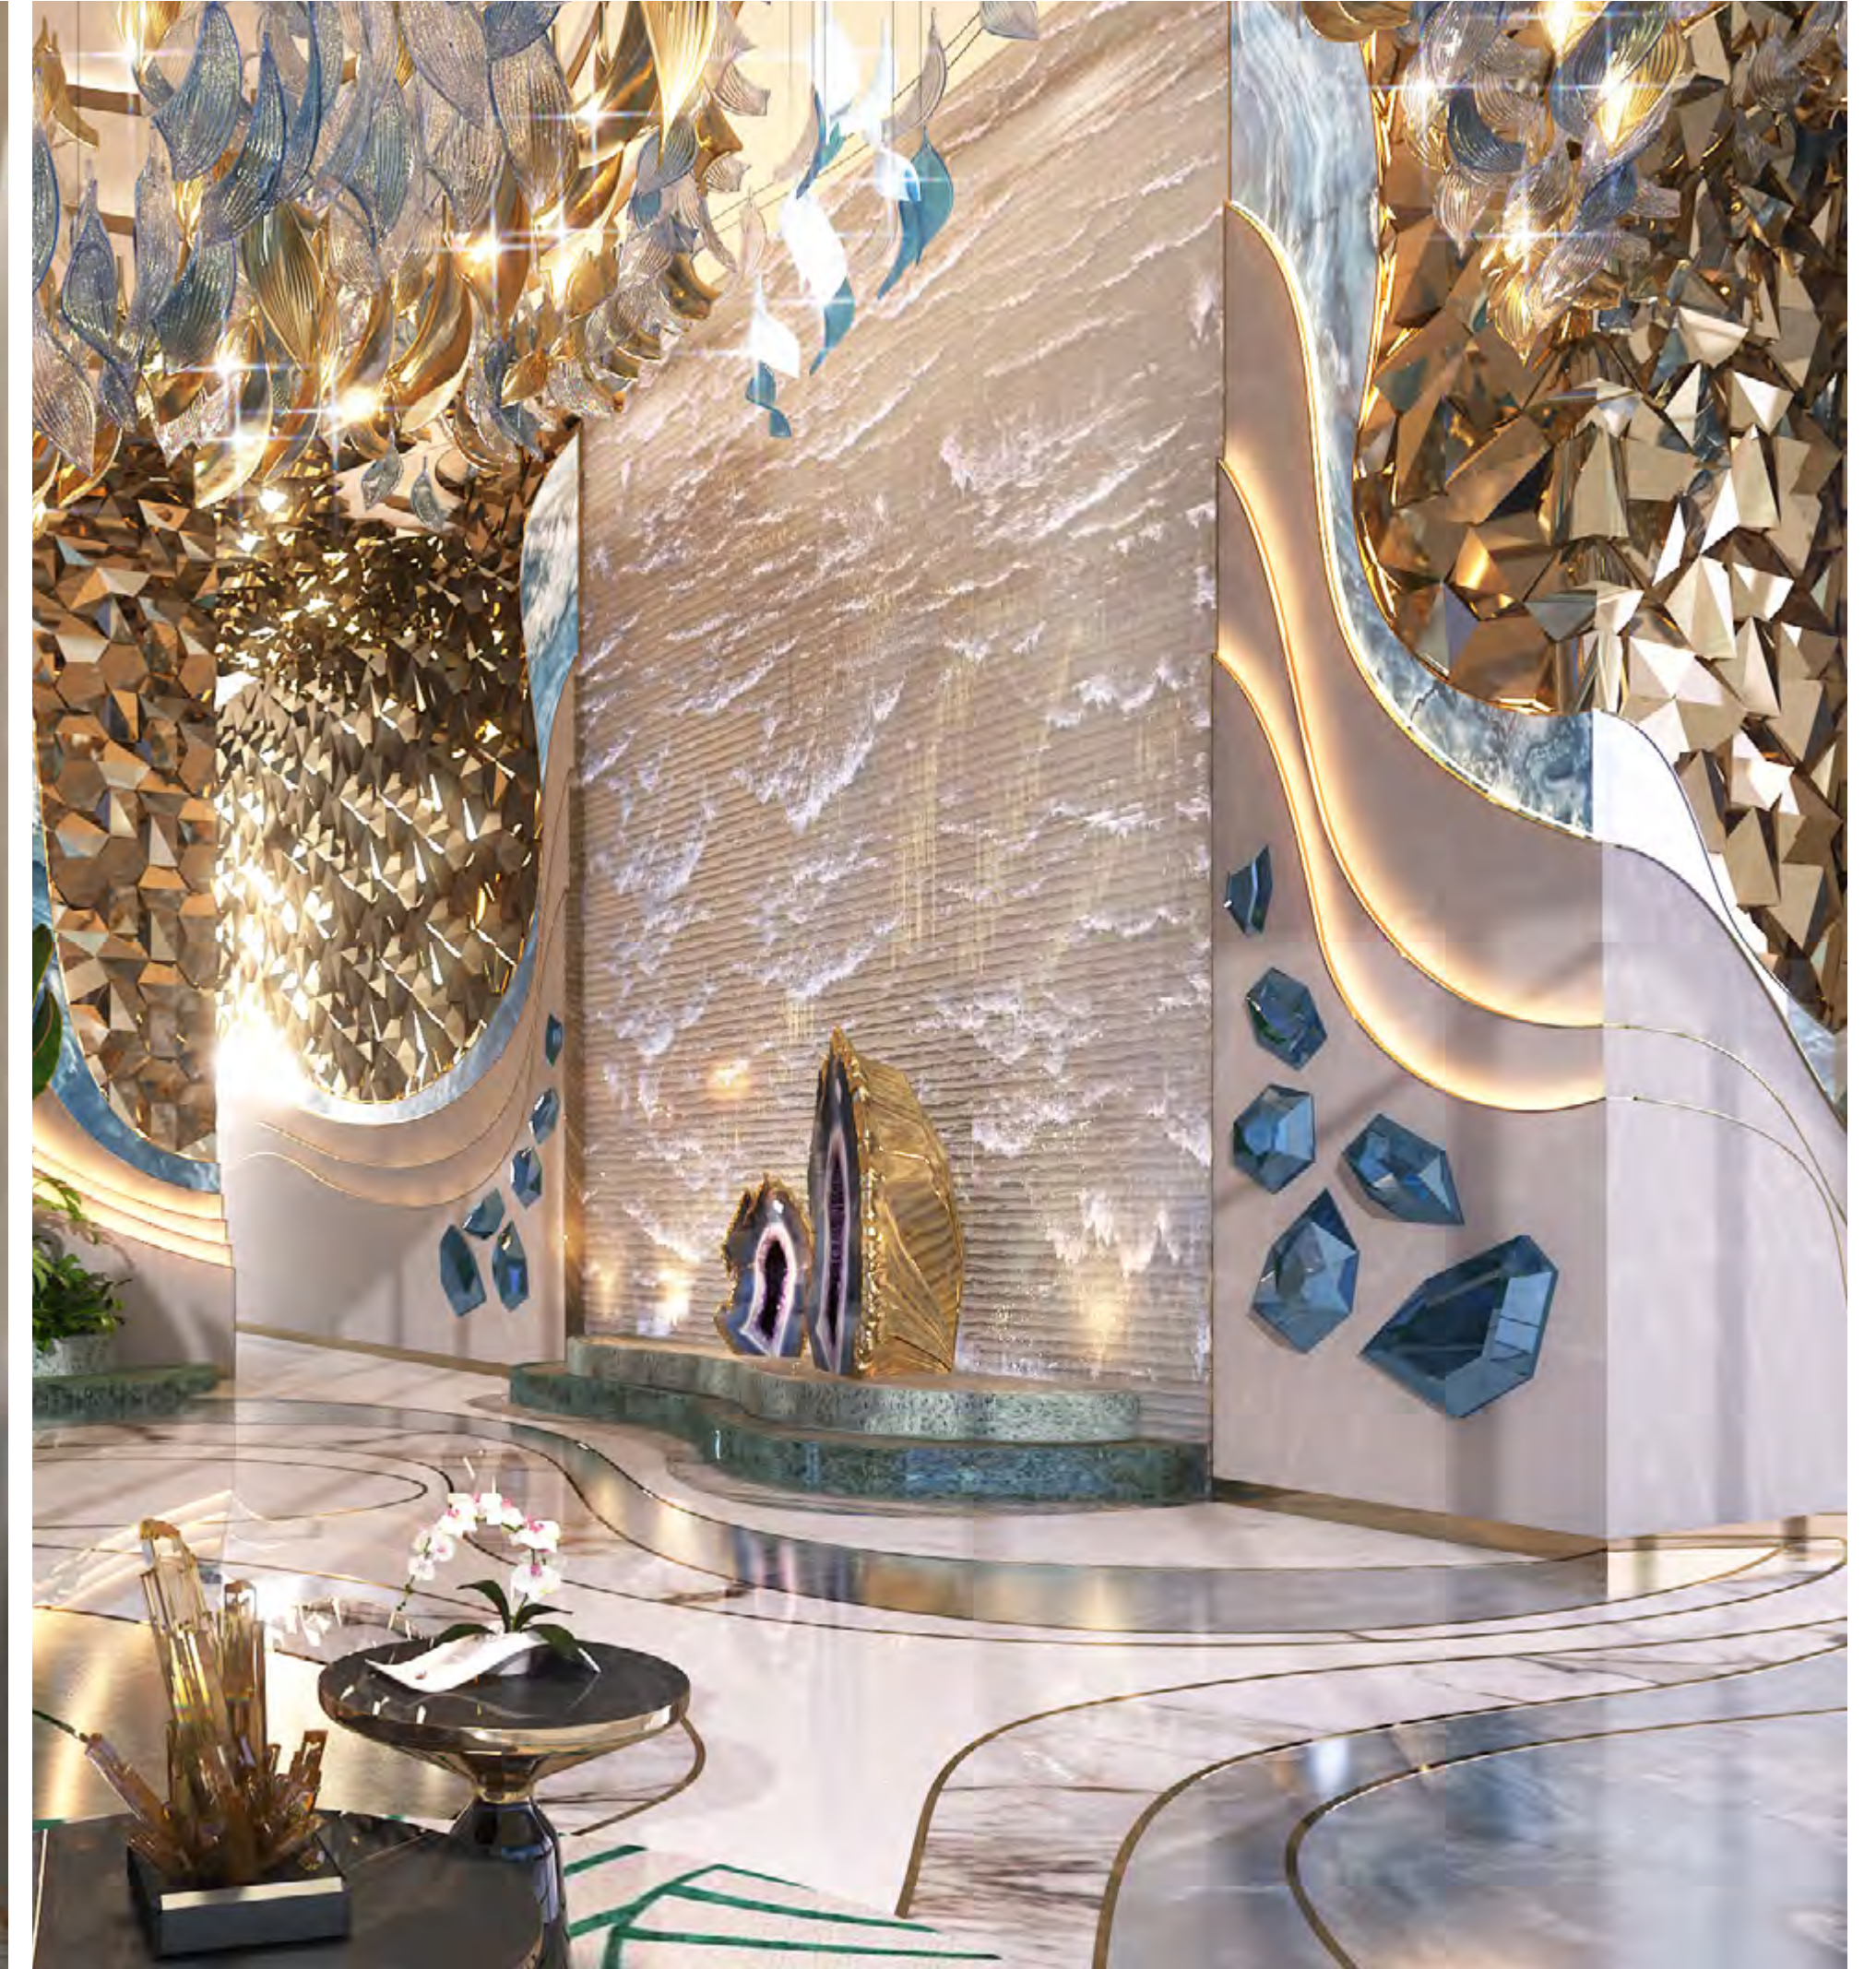

R E A W A K E N

L U X U R Y