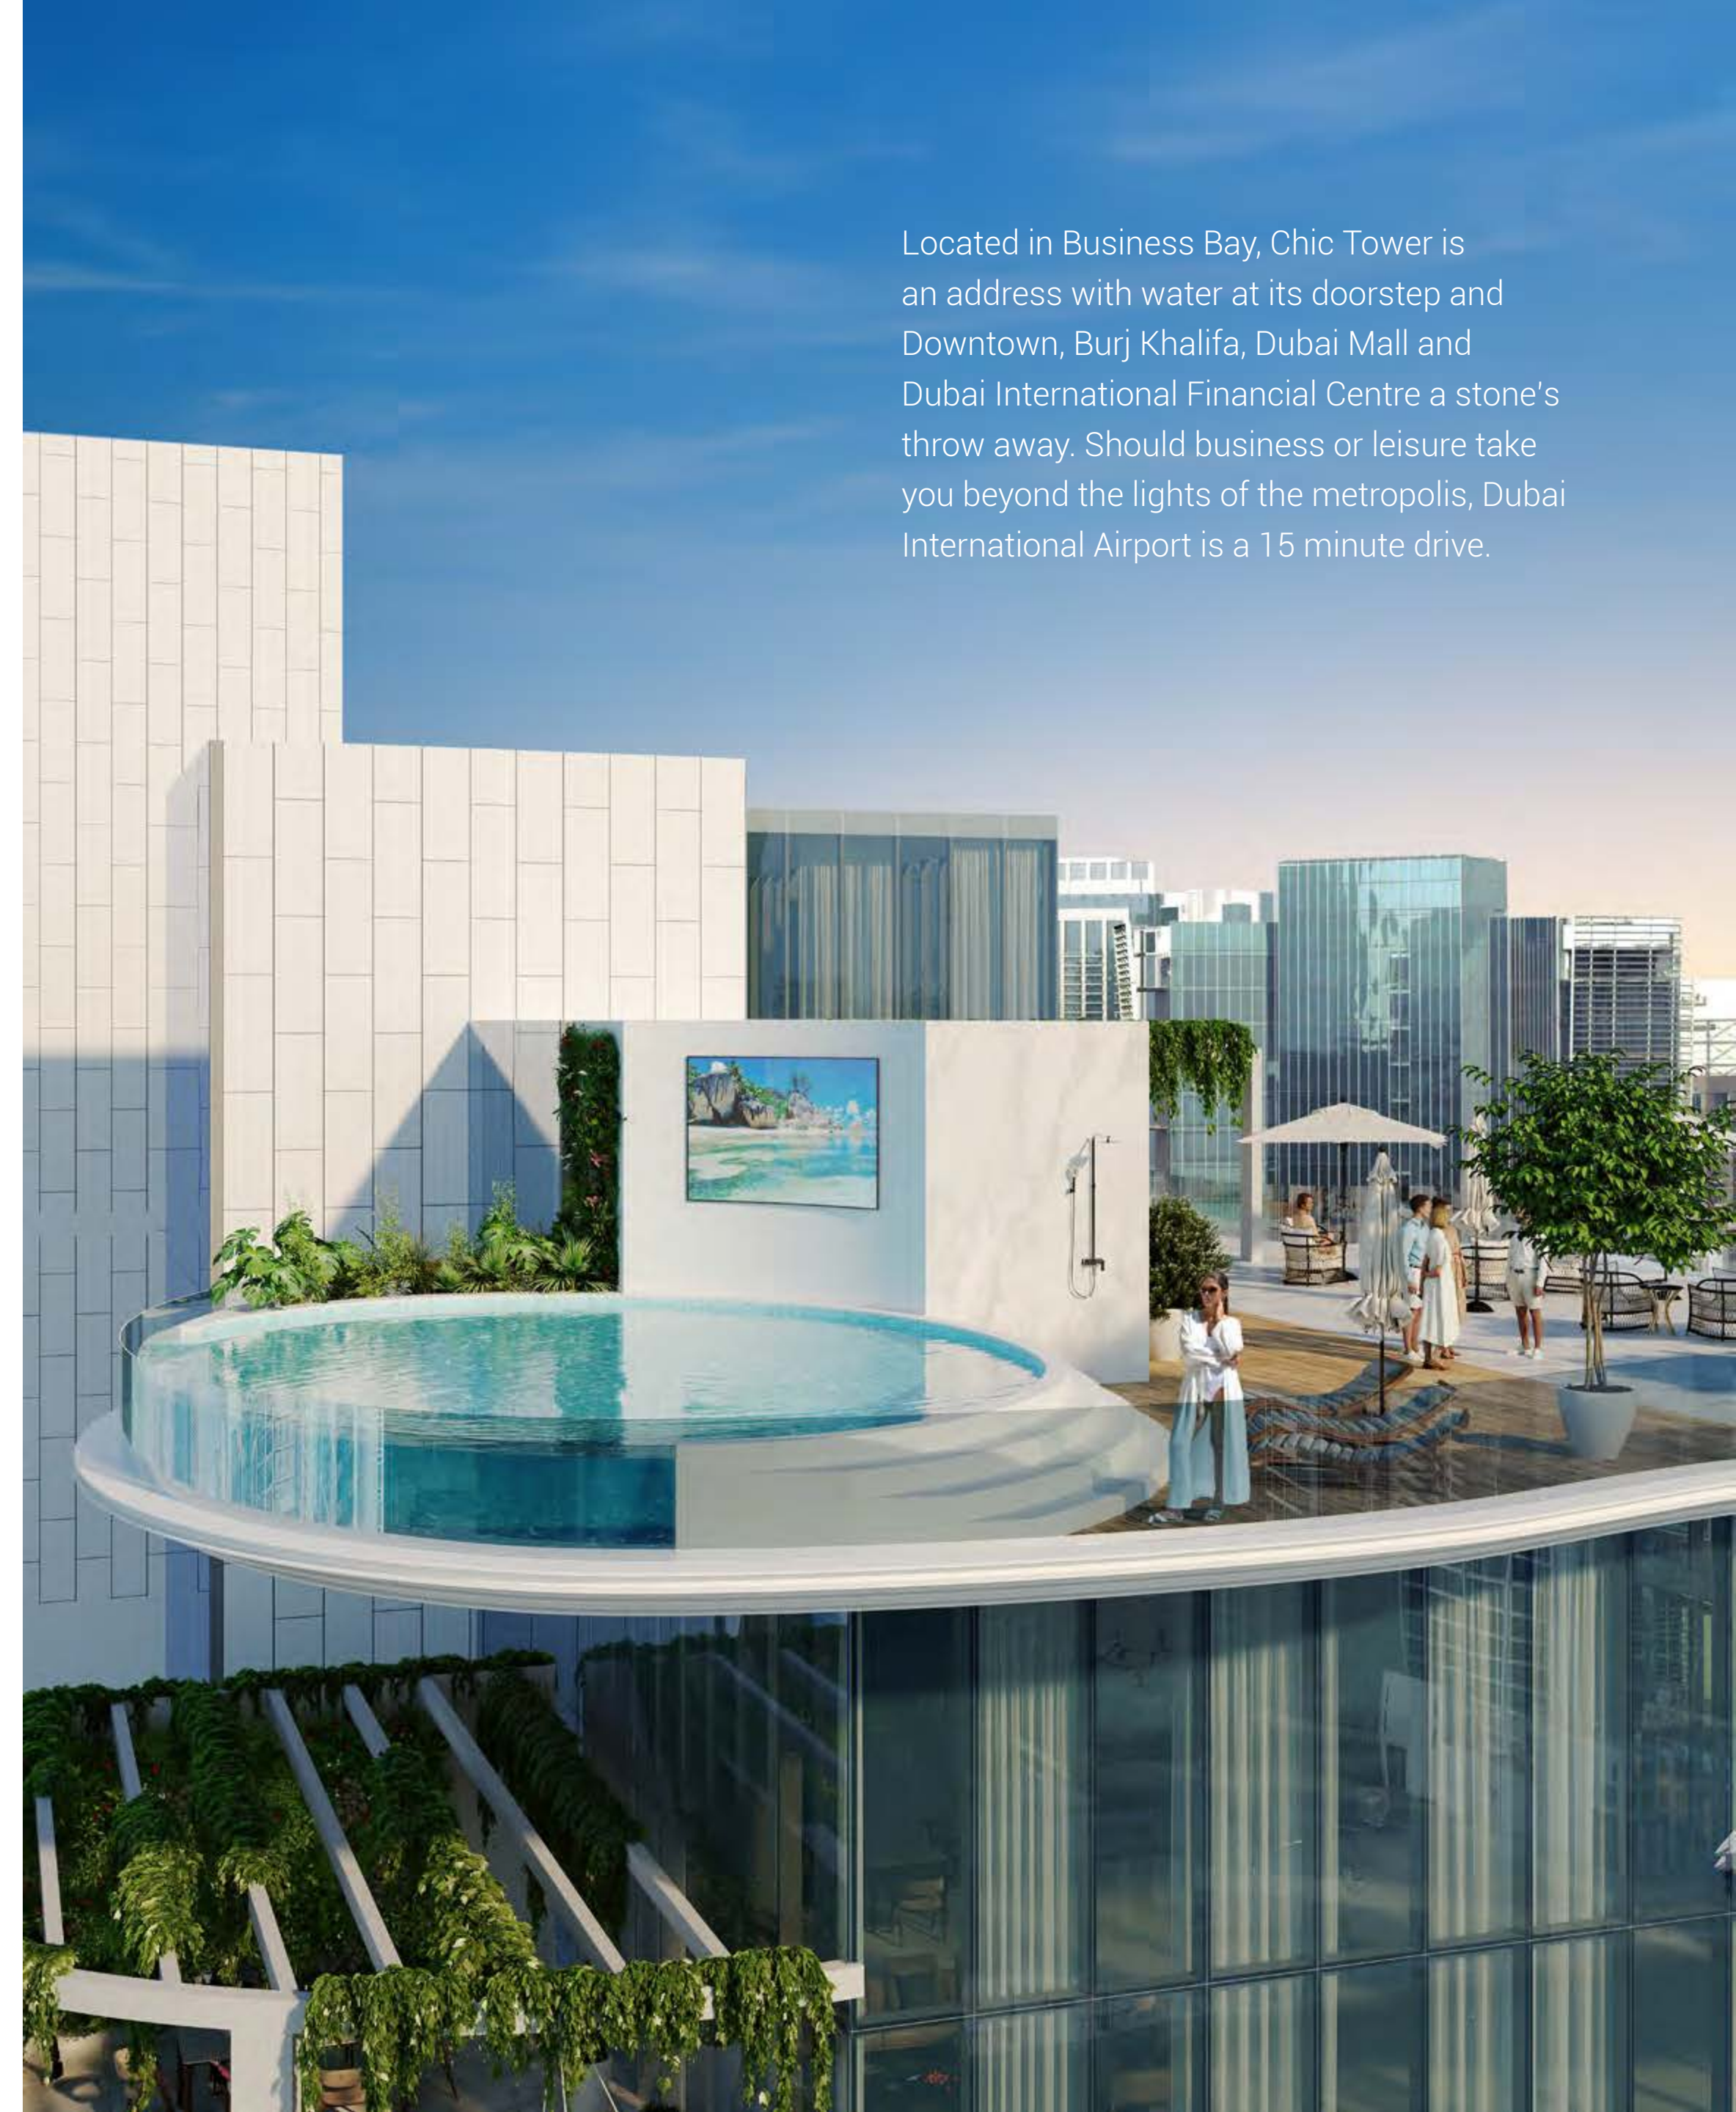

DAMAC

CHIC

TOWER

de GRISOGONO

GENEVE

An aerial photograph of the ocean's surface, showing intricate, swirling patterns of turquoise and teal water. The waves are small and rhythmic, creating a textured, almost abstract appearance. The lighting is bright, highlighting the crests of the waves and casting soft shadows in the troughs.

From hot baths and cold baths to salt baths and
mud baths, a unique tonic to life's wear and tear
awaits you each day of the week.

REAWAKEN LUXURY

VIEWS,
REDISCOVERED.

At Chic Tower, you meditate with your eyes closed. But you enjoy the view with eyes full of wonder. Your home boasts sweeping panoramas of Dubai's iconic Canal and beyond, allowing you to revitalize your perspective on life, every time you look out of your window.

REAWAKEN LUXURY

LOCATION, RECENTRED.

Located in Business Bay, Chic Tower is an address with water at its doorstep and Downtown, Burj Khalifa, Dubai Mall and Dubai International Financial Centre a stone's throw away. Should business or leisure take you beyond the lights of the metropolis, Dubai International Airport is a 15 minute drive.

REAWAKEN LUXURY

WELLNESS,
RESTORED.

Chic Tower invites you to remain healthy from the moment you walk through the door, where the lobby greets you with workout benches and weights. On the Podium level, the main spa extends into an outdoor gym, designed to strengthen all muscle groups with calisthenic-focused equipment and training.