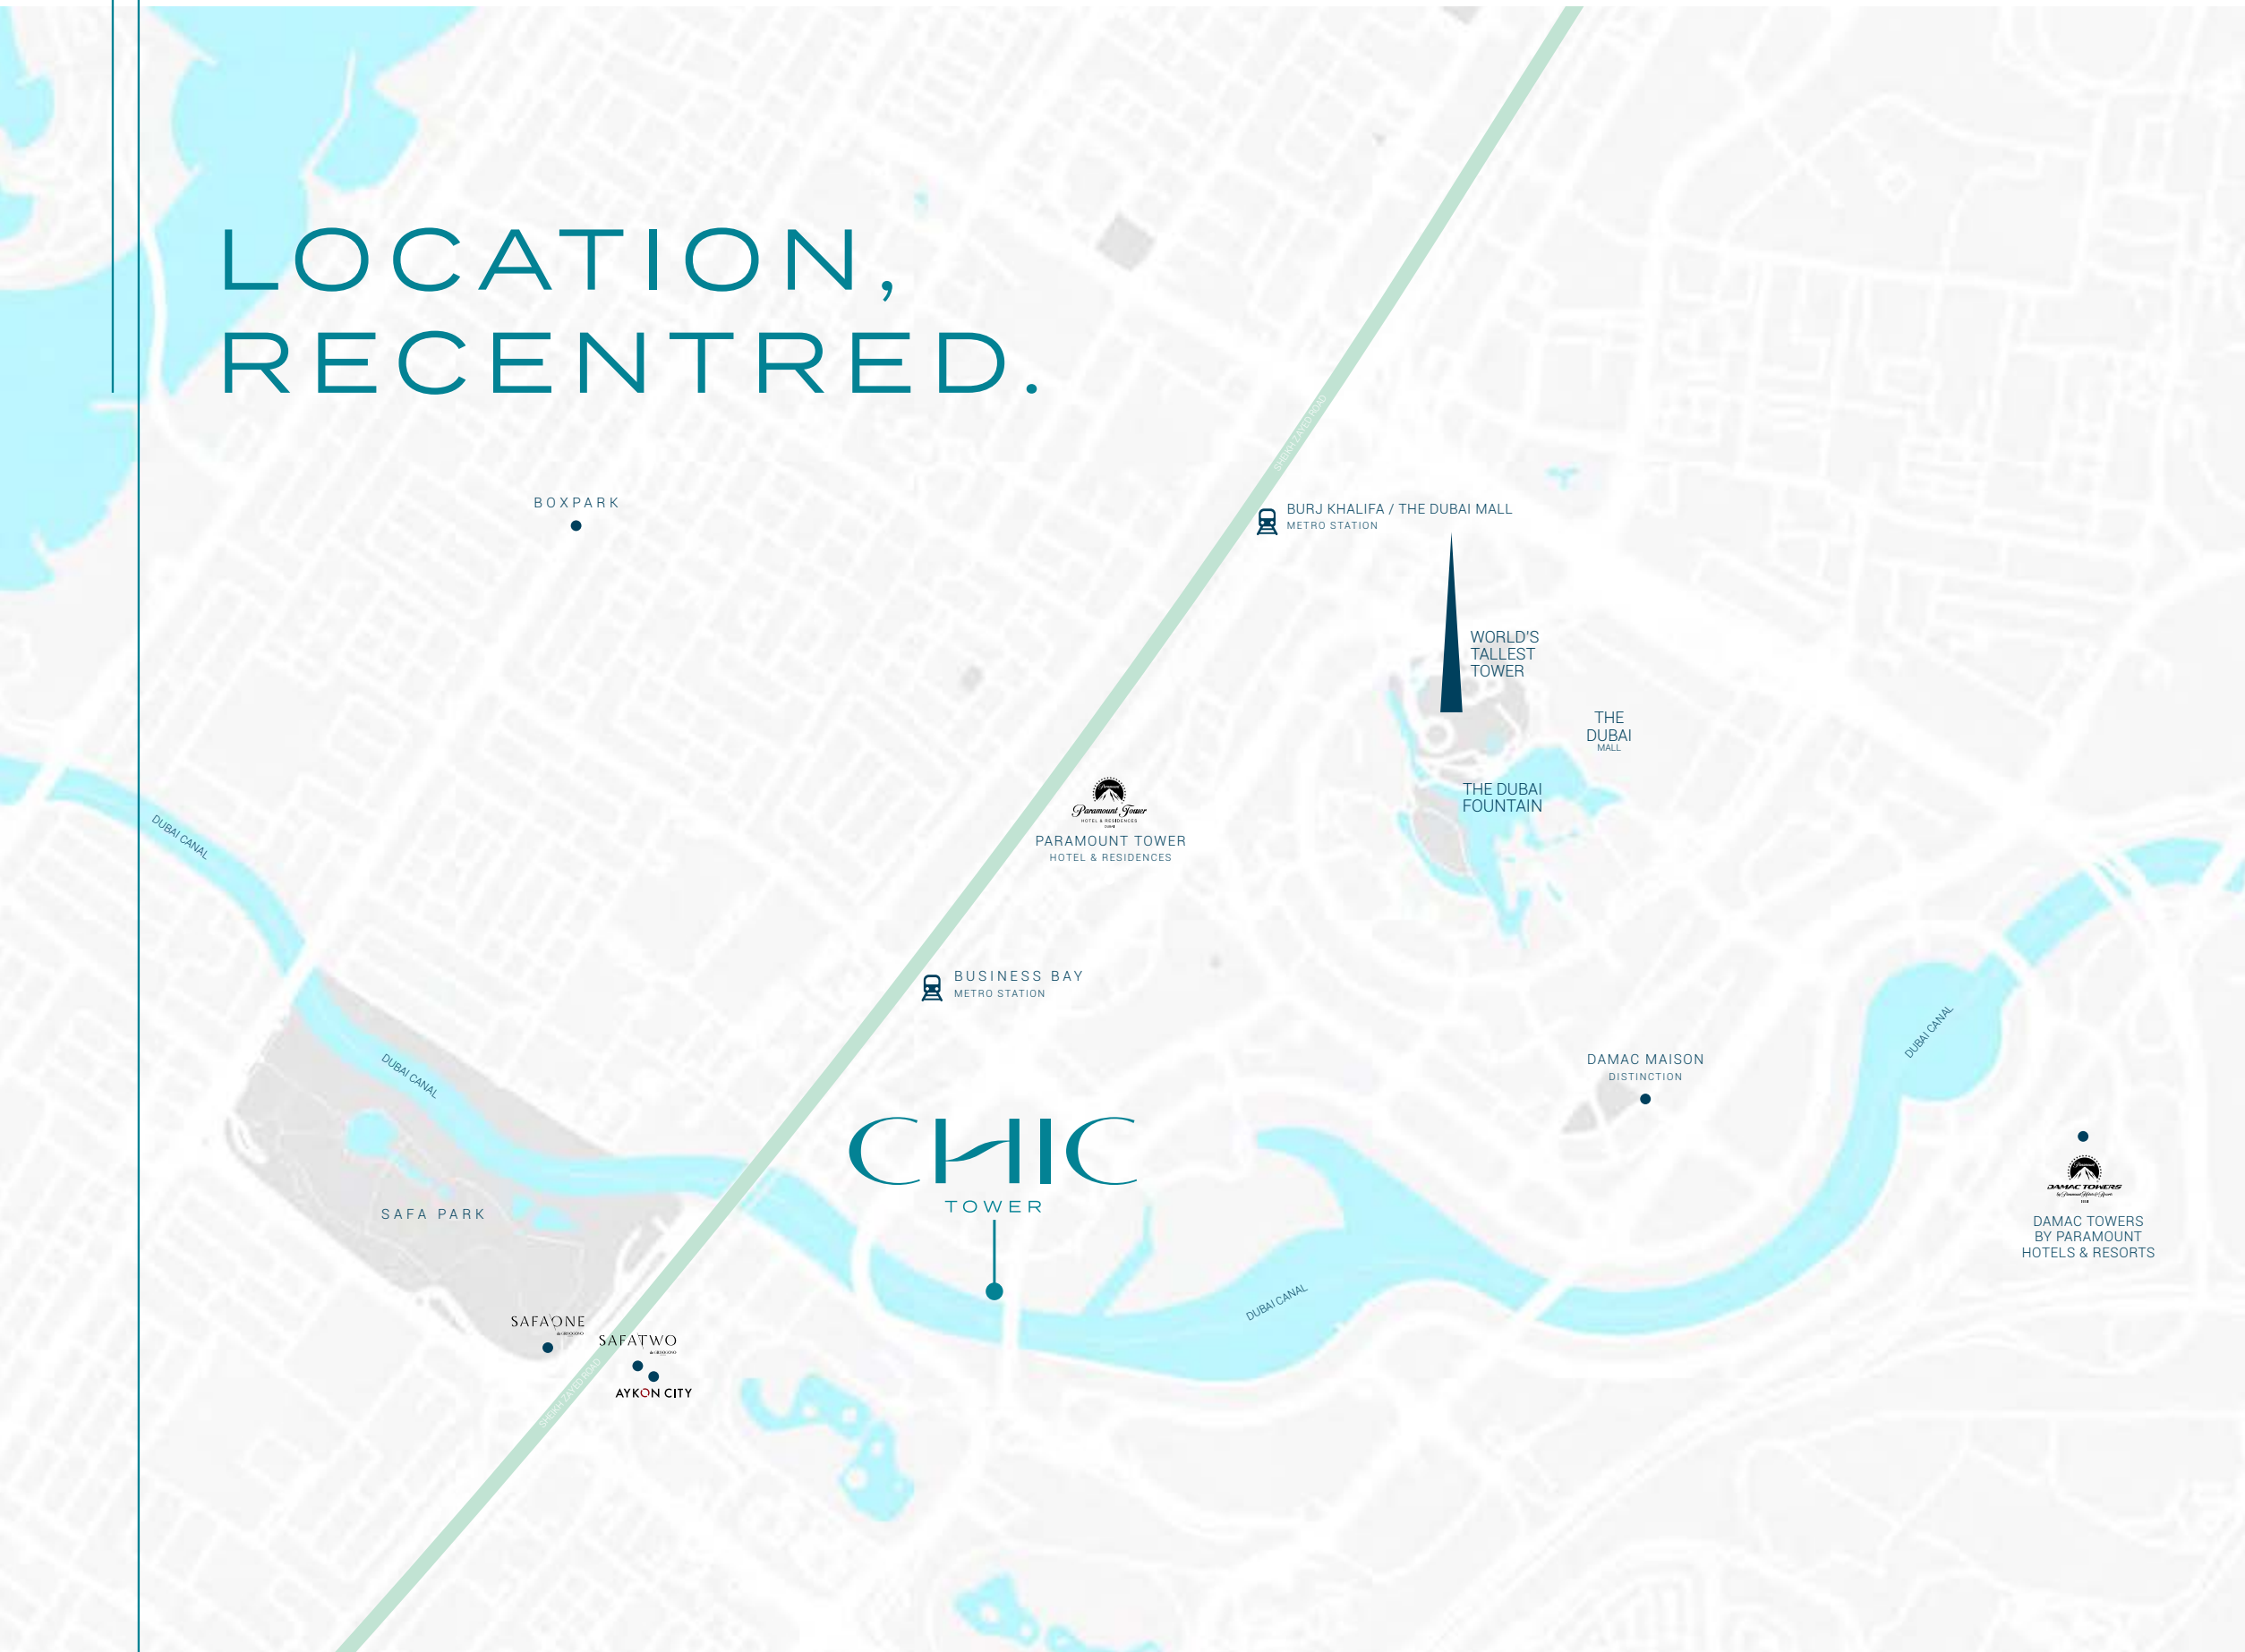

REAWAKEN LUXURY

LOCATION, RECENTRED.

Located in Business Bay, Chic Tower is an address with water at its doorstep and Downtown, Burj Khalifa, Dubai Mall and Dubai International Financial Centre a stone's throw away. Should business or leisure take you beyond the lights of the metropolis, Dubai International Airport is a 15 minute drive.