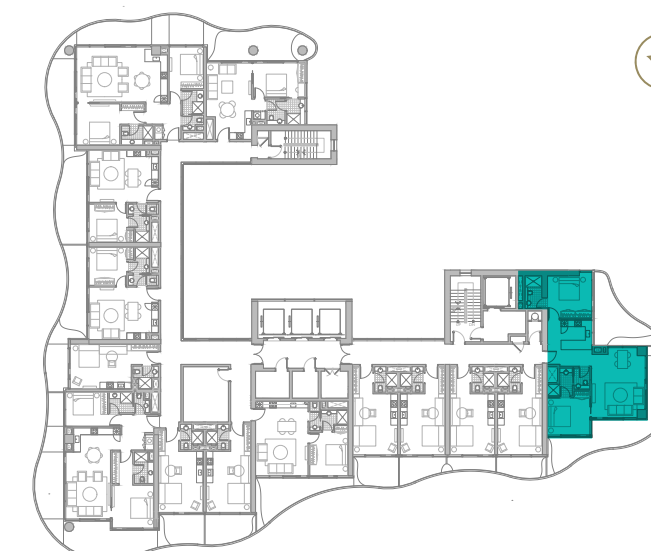

TYPE 02 | BALCONY 40
LEVELS: 09, 13, 17, 21, 25, 29

LEVELS: 07,11,15,19

LEVELS: 08,10,12,14,16,18

LEVELS: 09,13,17

2 BEDROOM

TYPE 03

TYPE 03 | BALCONY 46
LEVELS: 07, 11, 15, 19, 23, 27, 31

TYPE 03 | BALCONY 47
LEVELS: 08, 10, 12, 14, 16, 18, 20, 22, 24, 26, 28, 30, 32

TYPE 03 | BALCONY 48
LEVELS: 09, 13, 17, 21, 25, 29

LEVELS: 23,27,31

LEVELS: 20,22,24,26,28,30,32

LEVELS: 21,25,29

The image features a vibrant, abstract background of swirling teal and blue tones, creating a sense of motion and depth. The DAMAC logo is centered in the middle of the frame.