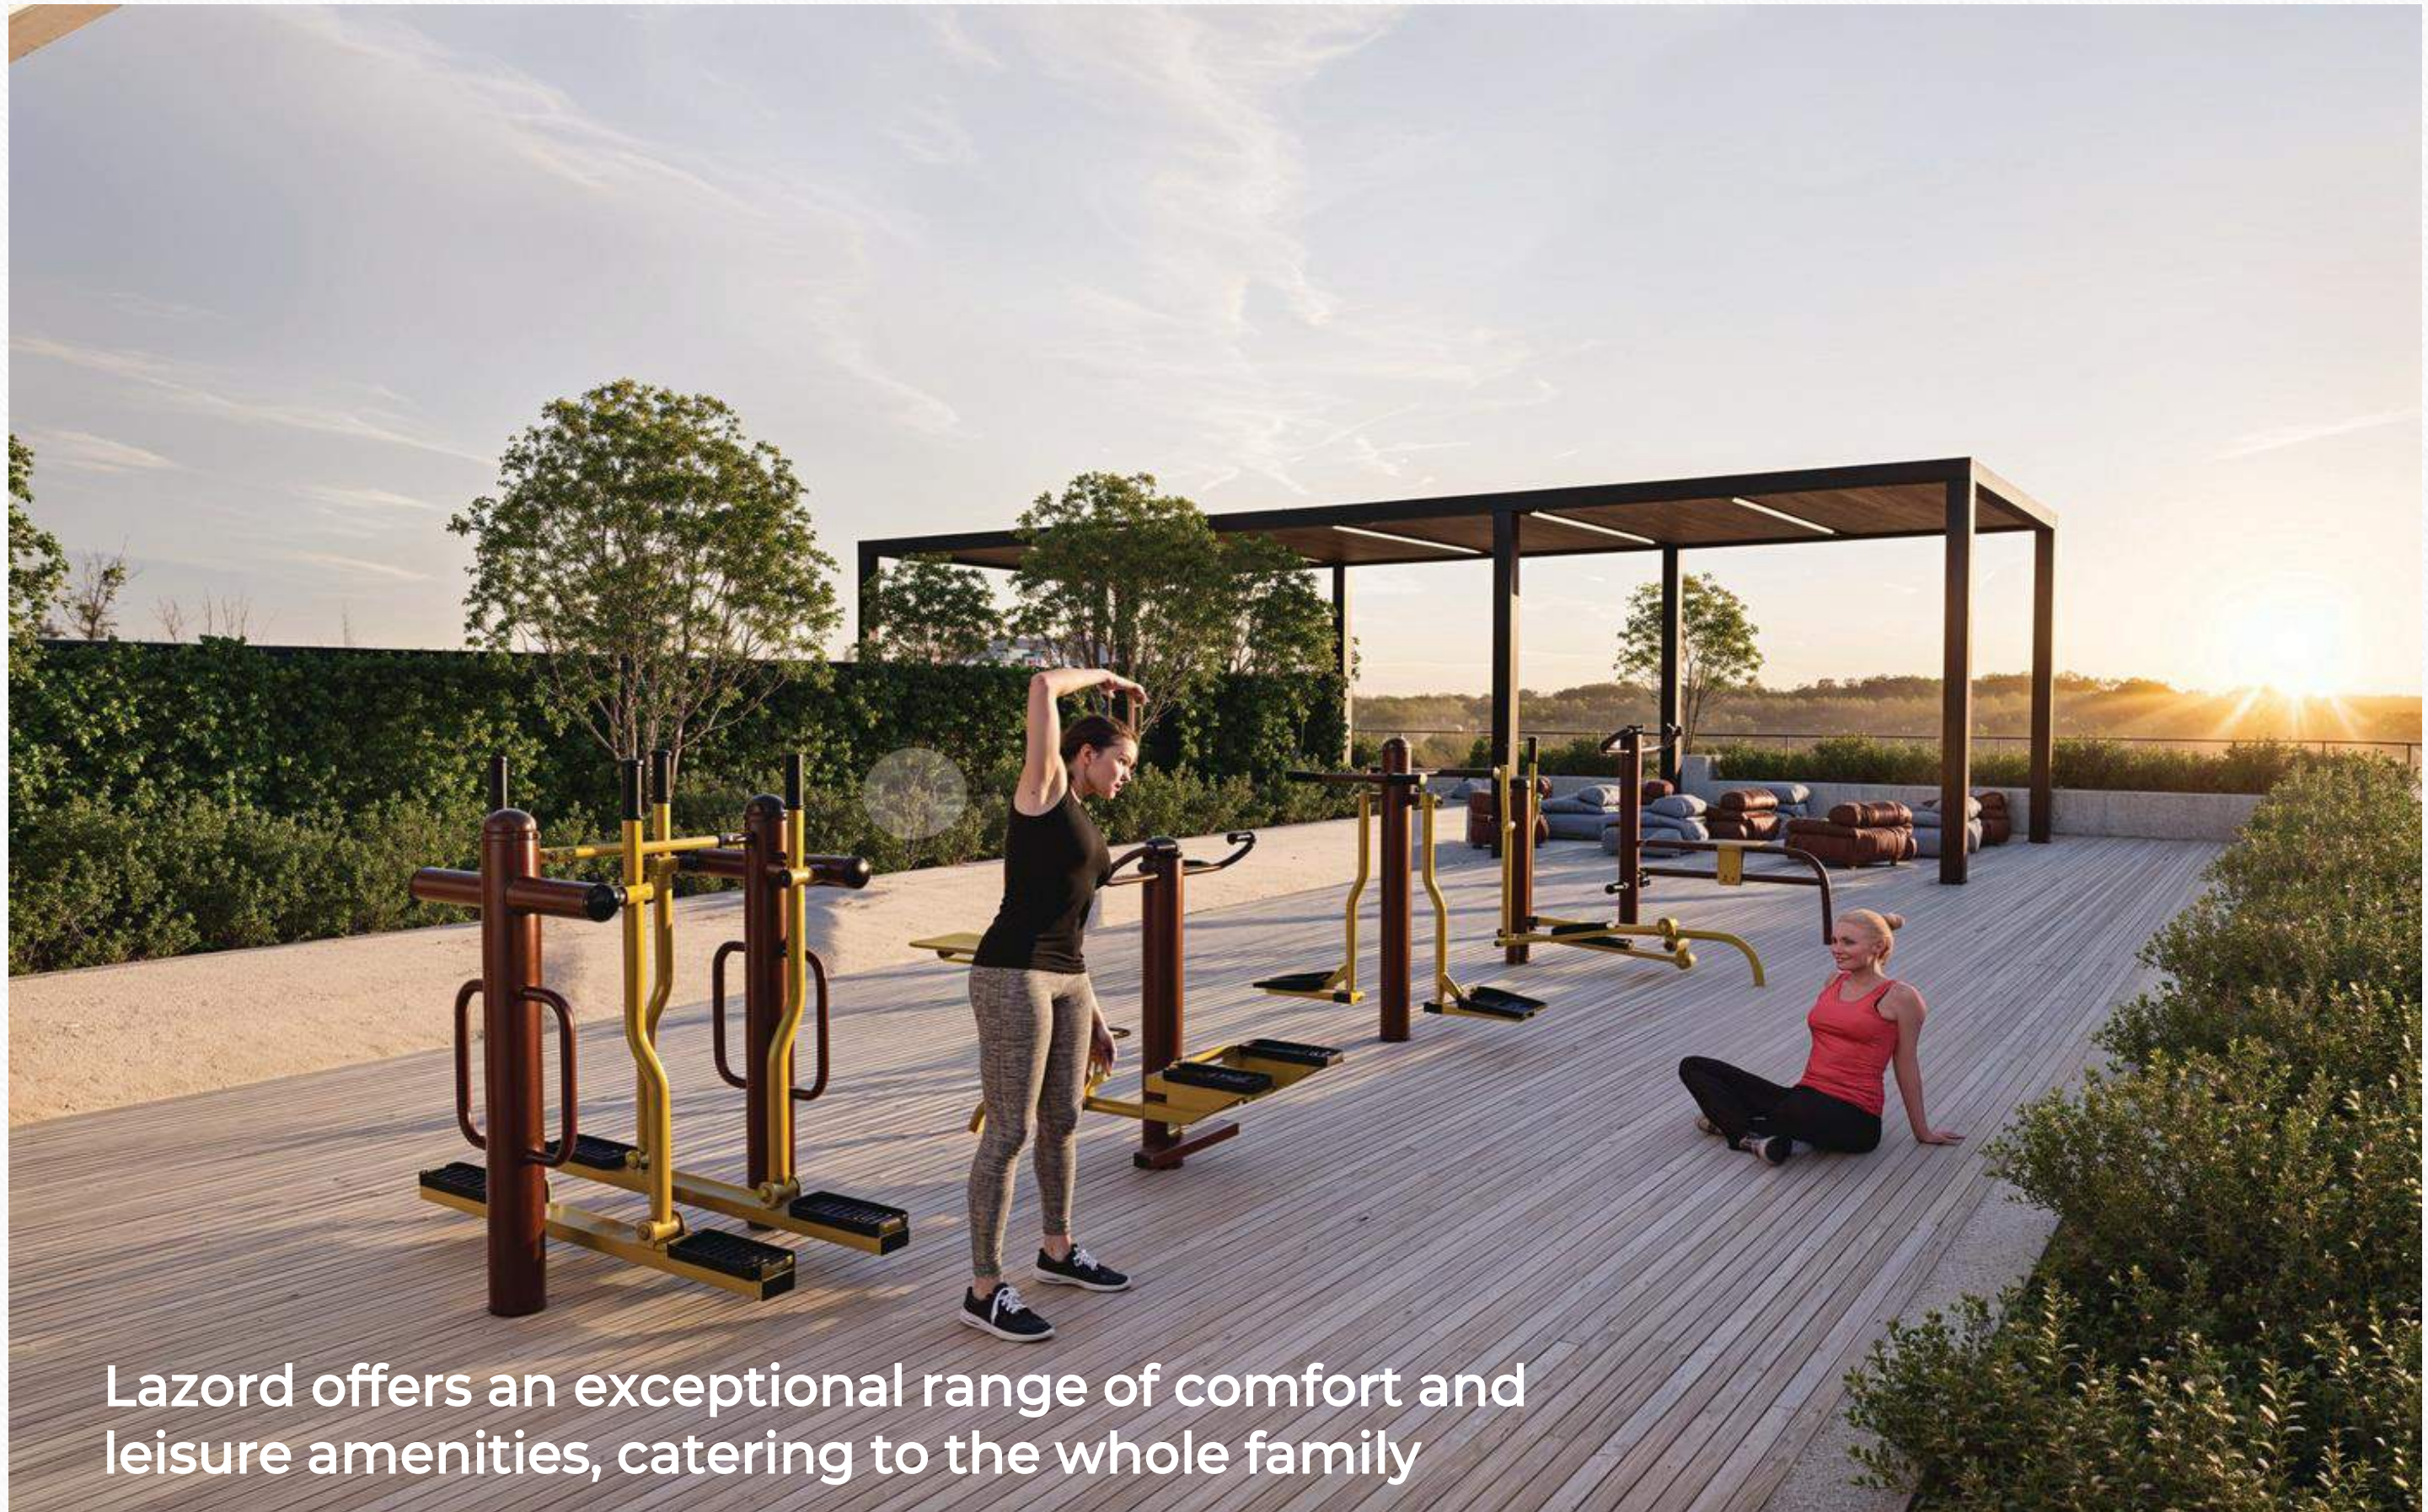

Valet Parking

Outdoor Cinema

Concierge Services

Billiards Room

Indoor gym

Steam and Sauna

LAZORD

LAZORD: Redefining Urban Luxury with Proximity to Dubai's Best Attractions.

LAZORD

Fitness and Wellness Whether you're looking for an indoor workout or an outdoor activity, Lazord has you covered: - Indoor and Outdoor Gyms - Jogging Track around the project

LAZORD

Lazord offers an exceptional range of comfort and leisure amenities, catering to the whole family

LAZZARD

Green Spaces and Social Gatherings

Enjoy relaxing times in beautiful green areas and social gatheringspots: -

- Beautiful Green Gardens - Barbecue Area
- Air-Conditioned Family Lounges

LAZORD

Whether you're looking for an indoor workout or an outdoor activity, Lazord has you covered