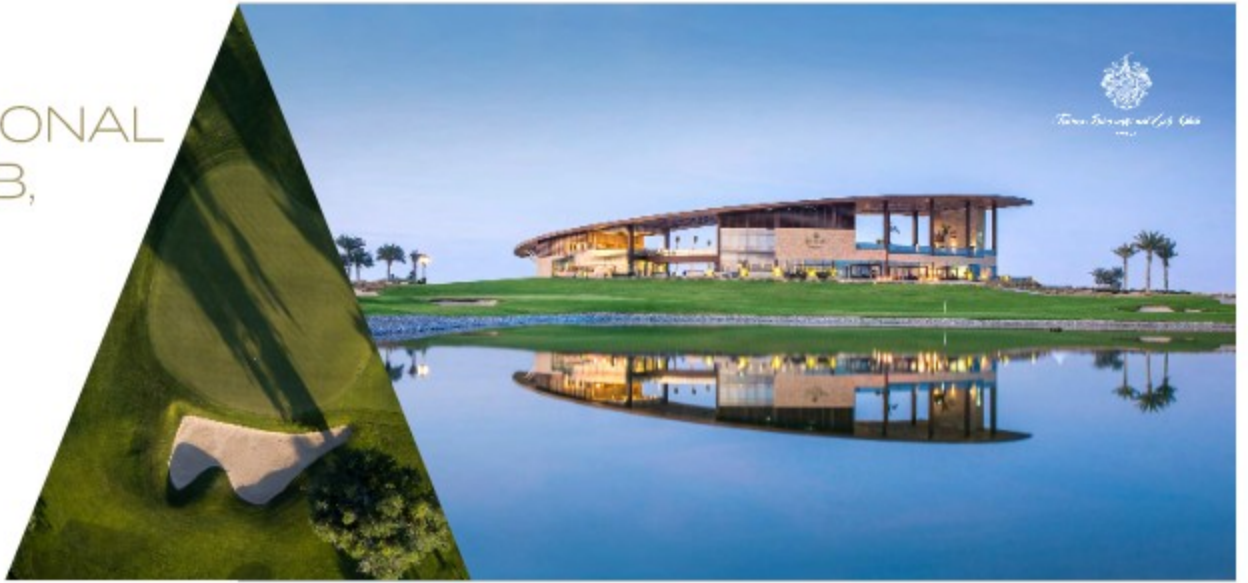

TRUMP INTERNATIONAL GOLF CLUB, DUBAI

LIVE THE WAY YOU WANT TO LIVE