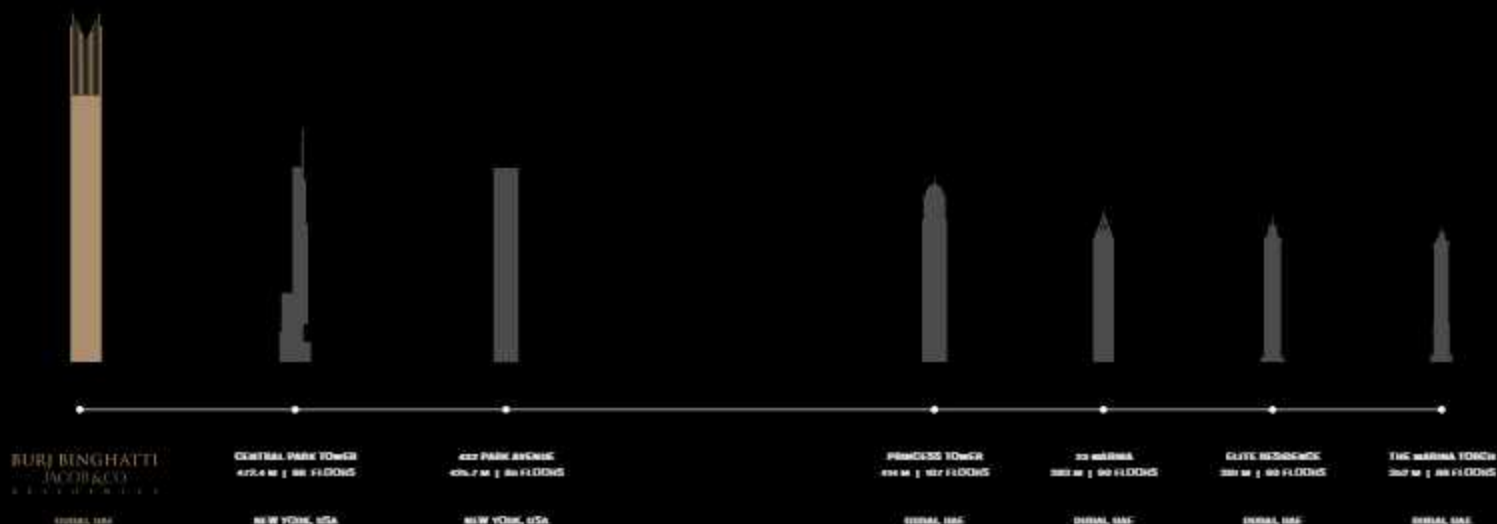

An Iconic Skyscraper Sets to Break a World Record