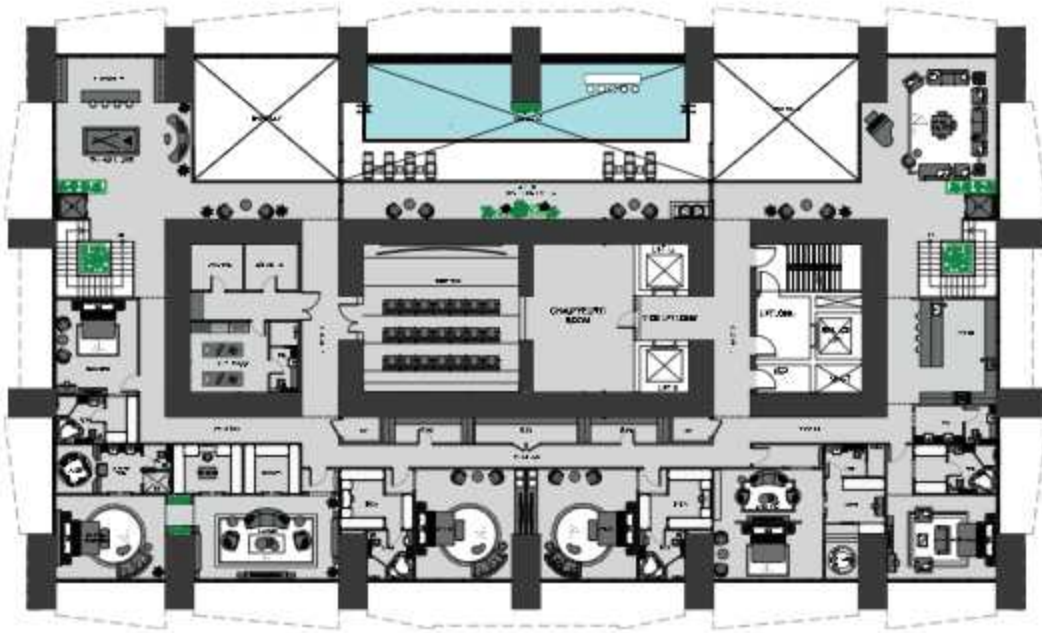

Billionaire Penthouse

Upper Level