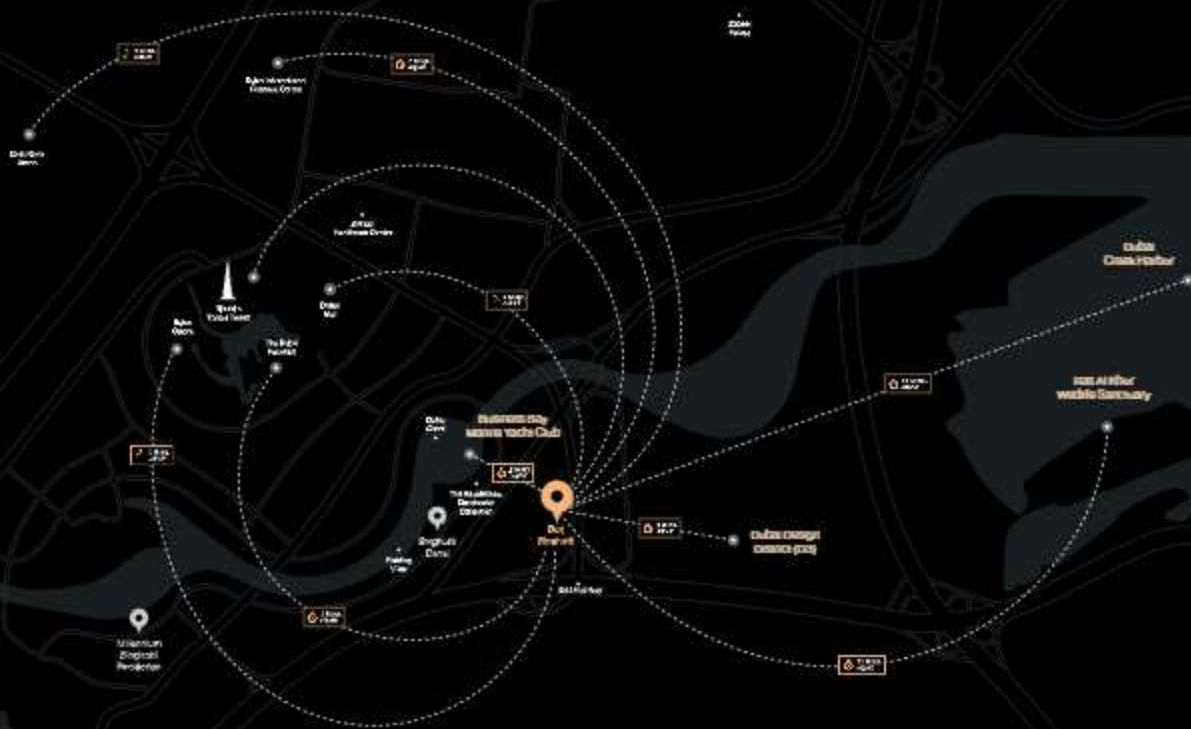

ACCESSIBILITY

Strategically Situated in Business Bay