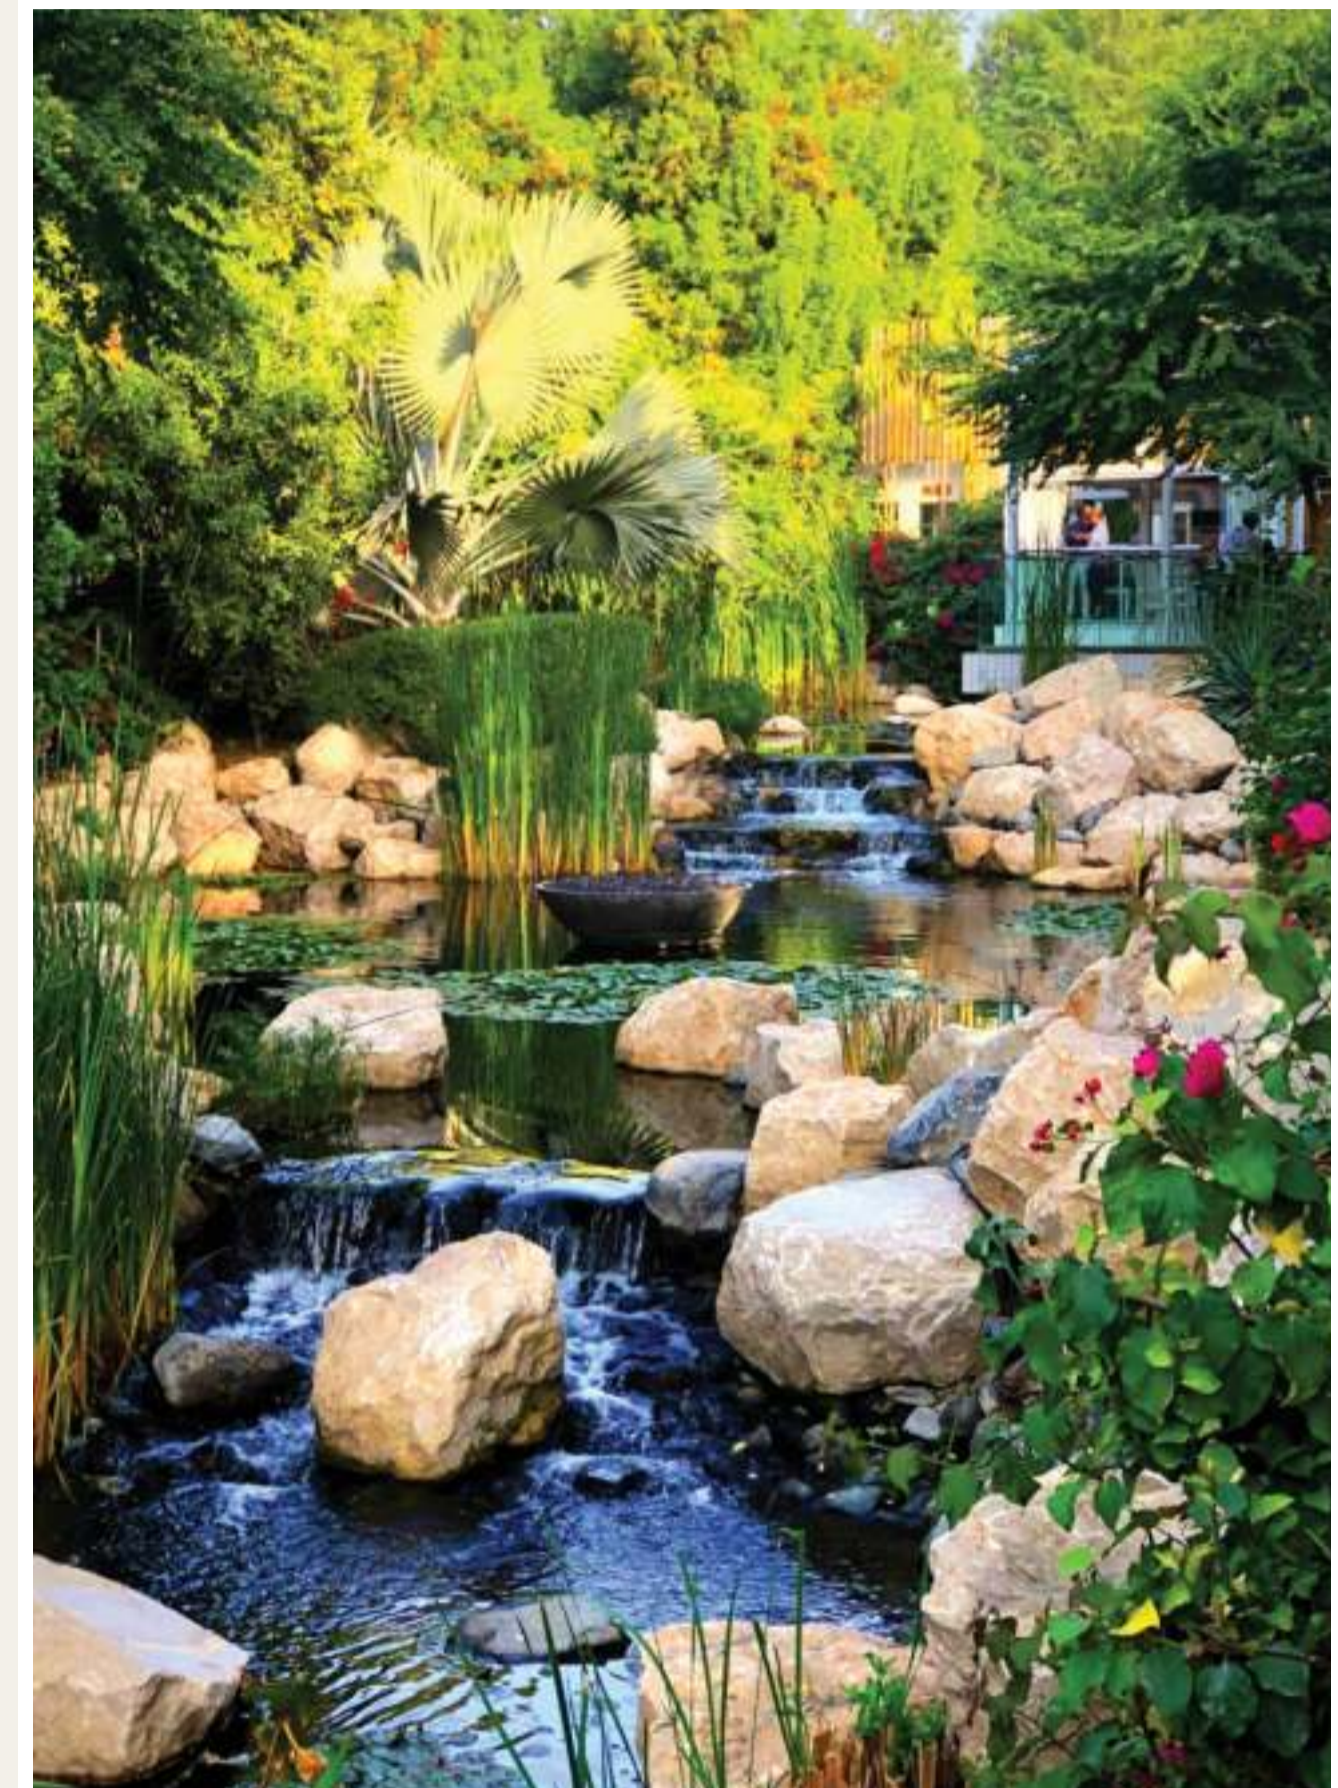

SYMPHONY OF NATURE IN
EVERY BREATH

WHISPERS OF **SERENITY**

Unveil the epitome of holistic living at **SAMANA Barari Views** by SAMANA Developers, where your well-being takes centre stage amidst a serene oasis. Immerse yourself in a world of mental and physical rejuvenation. Experience a life that transcends the ordinary; making every day a journey to inner peace, and every moment a testament to luxurious serenity.

Welcome home to **SAMANA Barari Views**, your gateway to a lifestyle that defines relaxation and bliss.

An aerial photograph of a lush, green tropical forest. A dark river winds through the center of the image, forming a large, irregular loop. The forest is dense with various shades of green, and some palm trees are visible. The lighting is bright, creating high contrast between the dark water and the vibrant green foliage.

FIND YOUR PEACE
AMIDST THE CHAOS

SAMANA BARARI VIEWS

SAMANA
DEVELOPERS

SAMANA
BARARI
views

SAMANA Developers is proud to present **SAMANA Barari Views** – the greenest project in the flagship that aligns with sustainability and holistic living. It stands as an architectural marvel amidst its tranquil water features and lush greenery. From luxurious residences to captivating amenities, this project showcases perfection in every beam.

WHERE NATURE SETS THE RHYTHM

Al Barari, a cherished retreat in the heart of Dubai, embodies a unique rhythm of life. It is a place where nature and modernity converge, creating a harmonious sanctuary for those who seek a connection to the Earth. Known for its lush green landscapes and serene environment, Al Barari offers a tranquil escape from the city's bustling pace. Here, you will discover a community that celebrates the finer things in life, from embracing the verdant surroundings to enjoying moments of serenity.