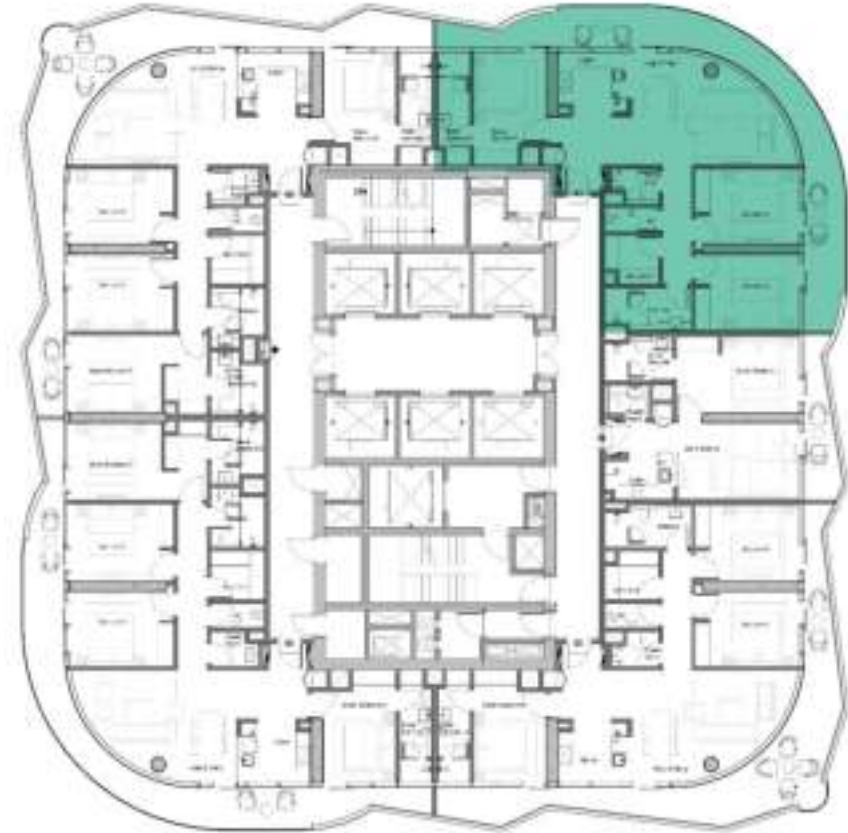

Unit Type - 3 BR
Total : 2 Types

Typology	Total Units	Min	Max
3 BR	20	1,757	1,785