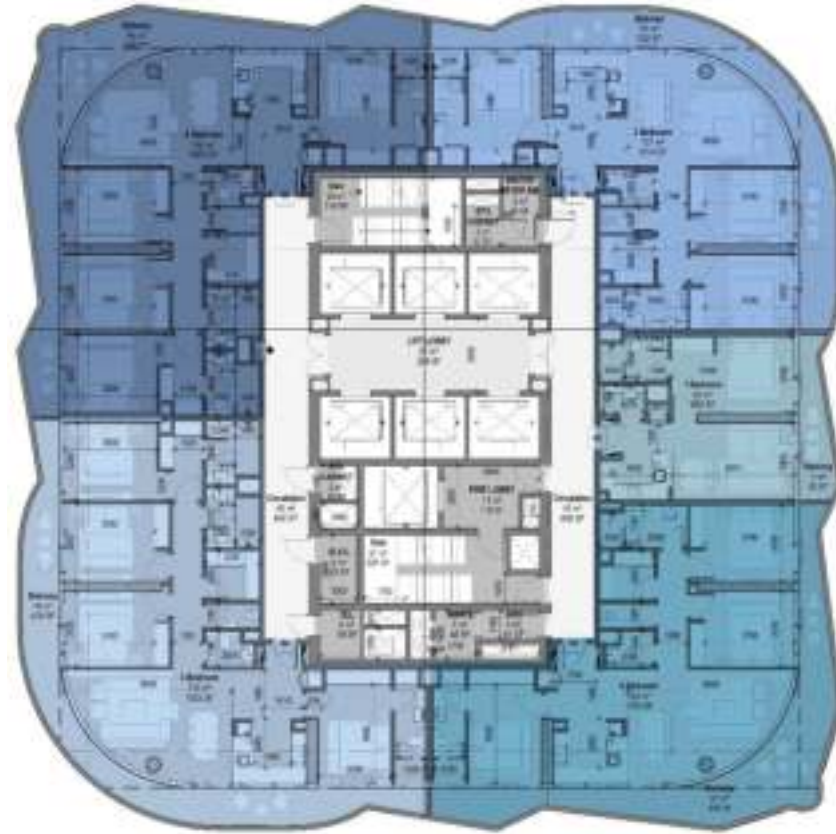

## TYPICAL FLOOR PLAN C

- 1 BEDROOM B-M
- 3 BEDROOM A
- 3 BEDROOM A-M
- 4 BEDROOM A
- 4 BEDROOM A-M

 SZR VIEW/SEA VIEW

 BURJ KHALIFA VIEW

 SZR

 SZR

 SZR

SZR