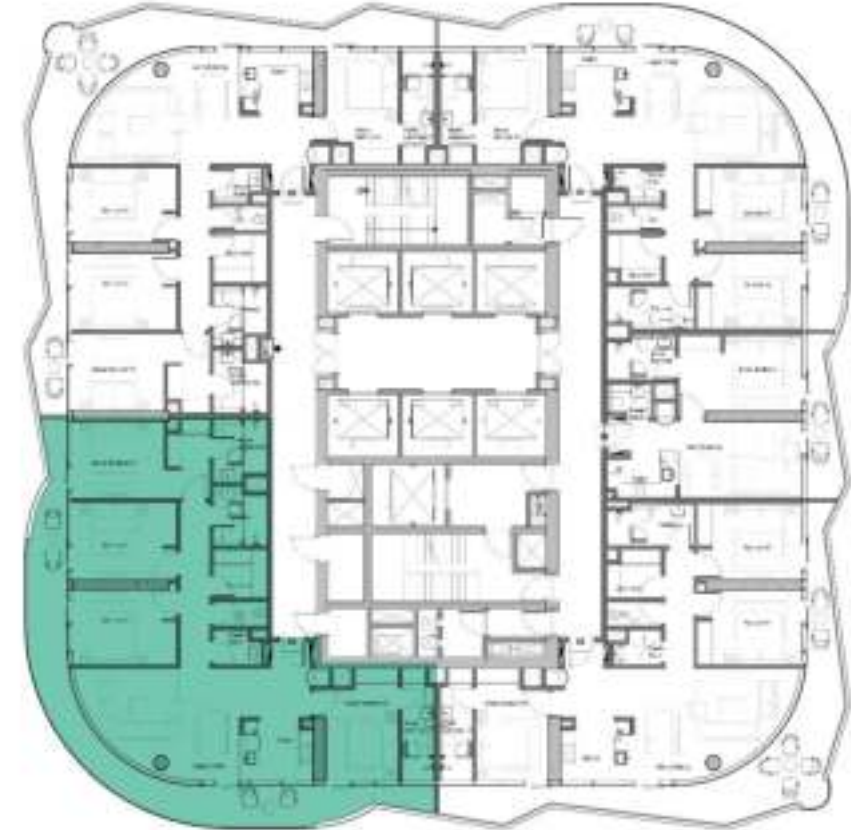

Unit Type - 4 BR
Total : 2 Types

Typology	Total Units	Min	Max
4 BR	20	2,104	2,167