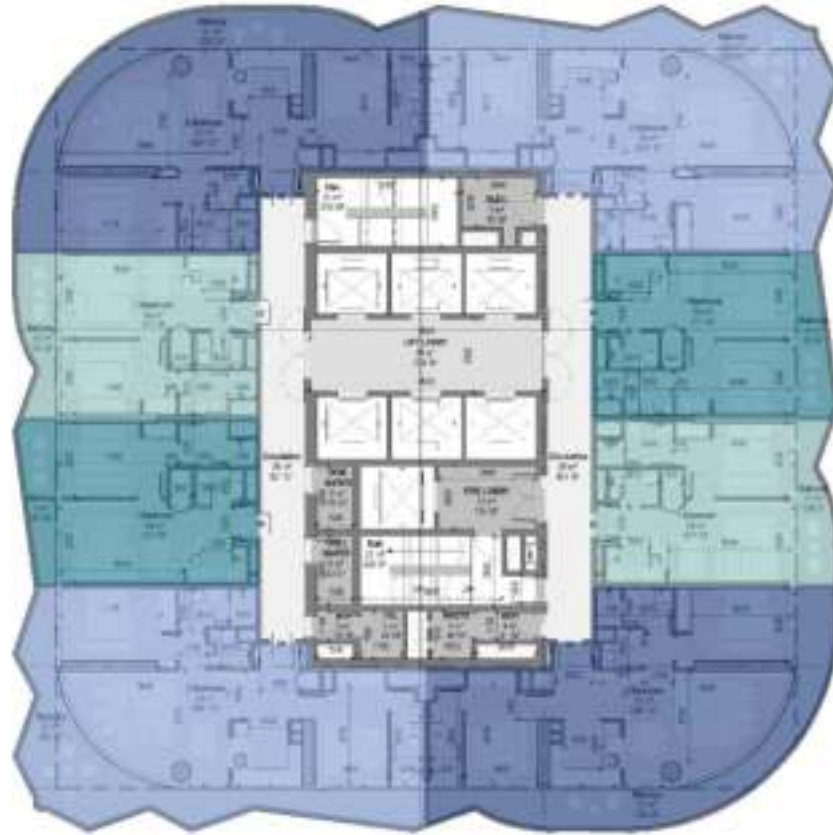

## TYPICAL FLOOR PLAN A

- 1 BEDROOM B-M
- 1 BEDROOM C-M
- 2 BEDROOM A
- 2 BEDROOM A-M

 SZR VIEW/SEA VIEW

 BURJ KHALIFA VIEW

 SZR

 SZR

 SZR

SZR