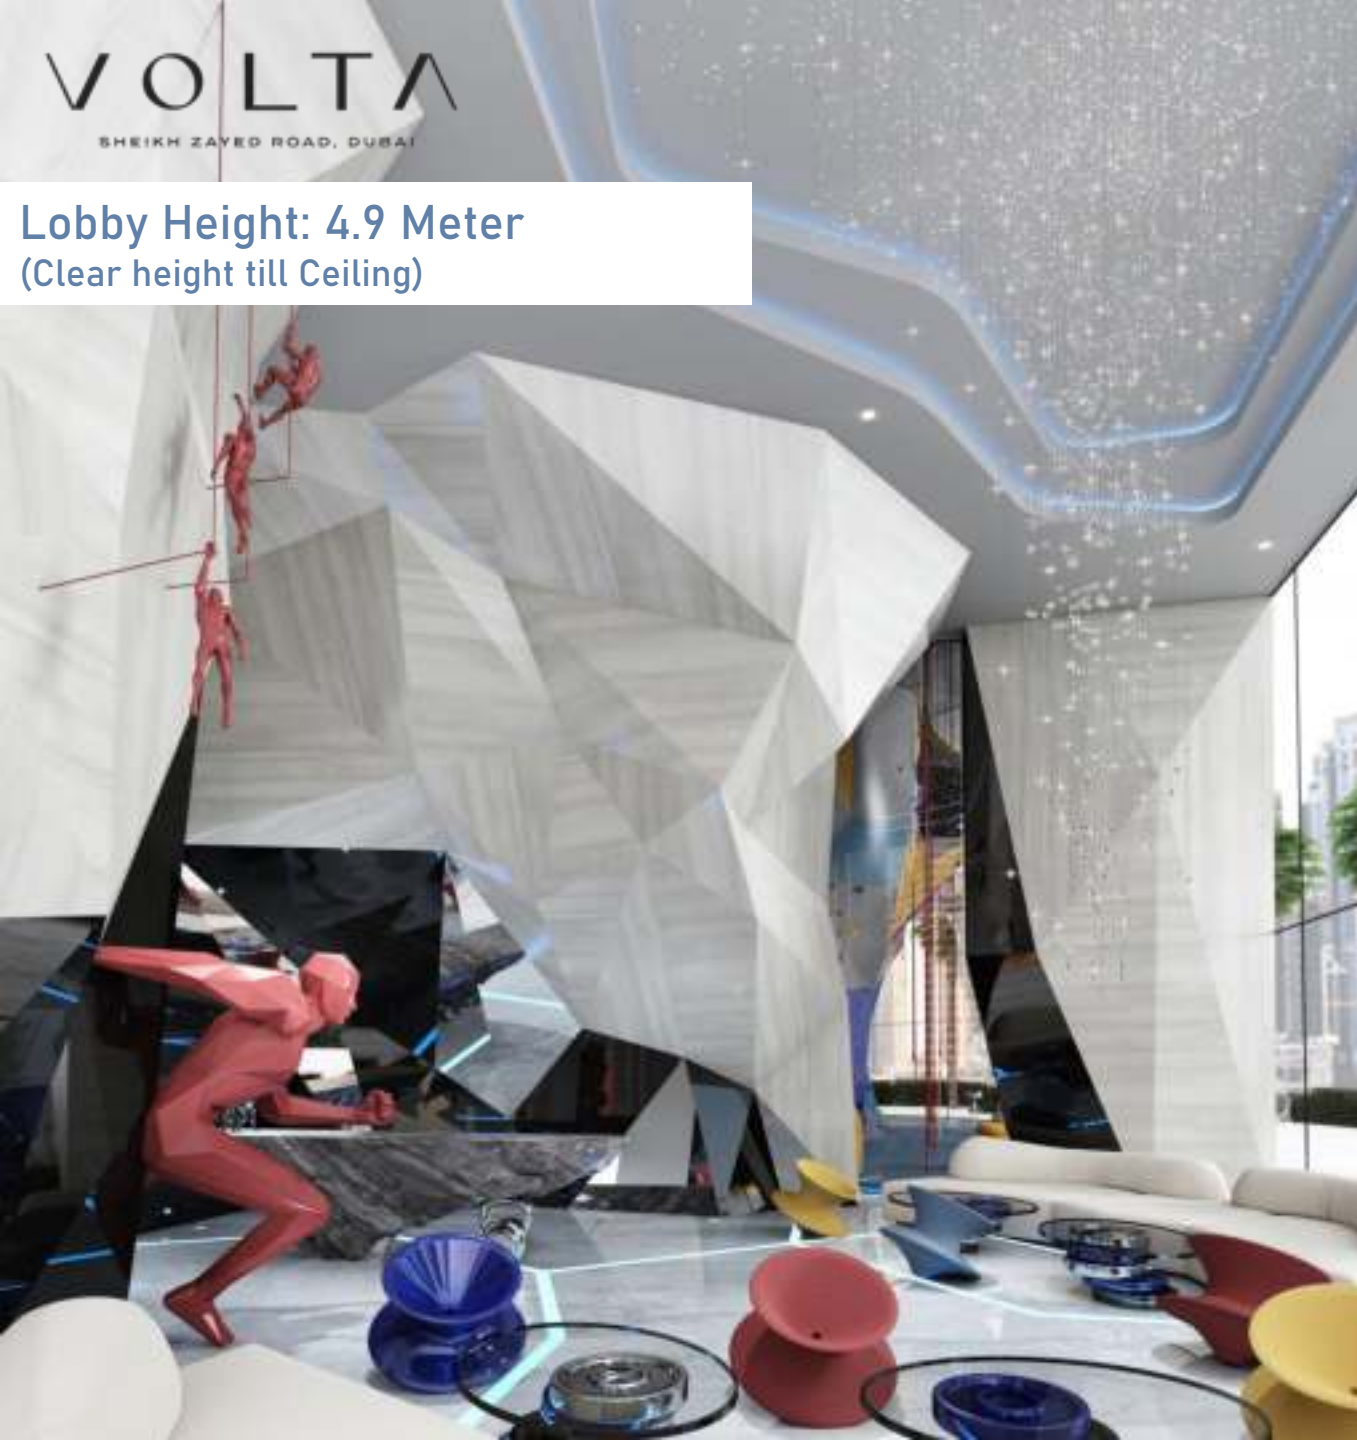

## BEAUTY TREATMENTS

VOLTA  
SHEIKH ZAYED ROAD, DUBAI

Lobby Height: 4.9 Meter  
(Clear height till Ceiling)

Living Room: 2.8 Meter  
(Clear height till Ceiling)

Bedroom: 2.8 Meter  
(Clear height till Ceiling)