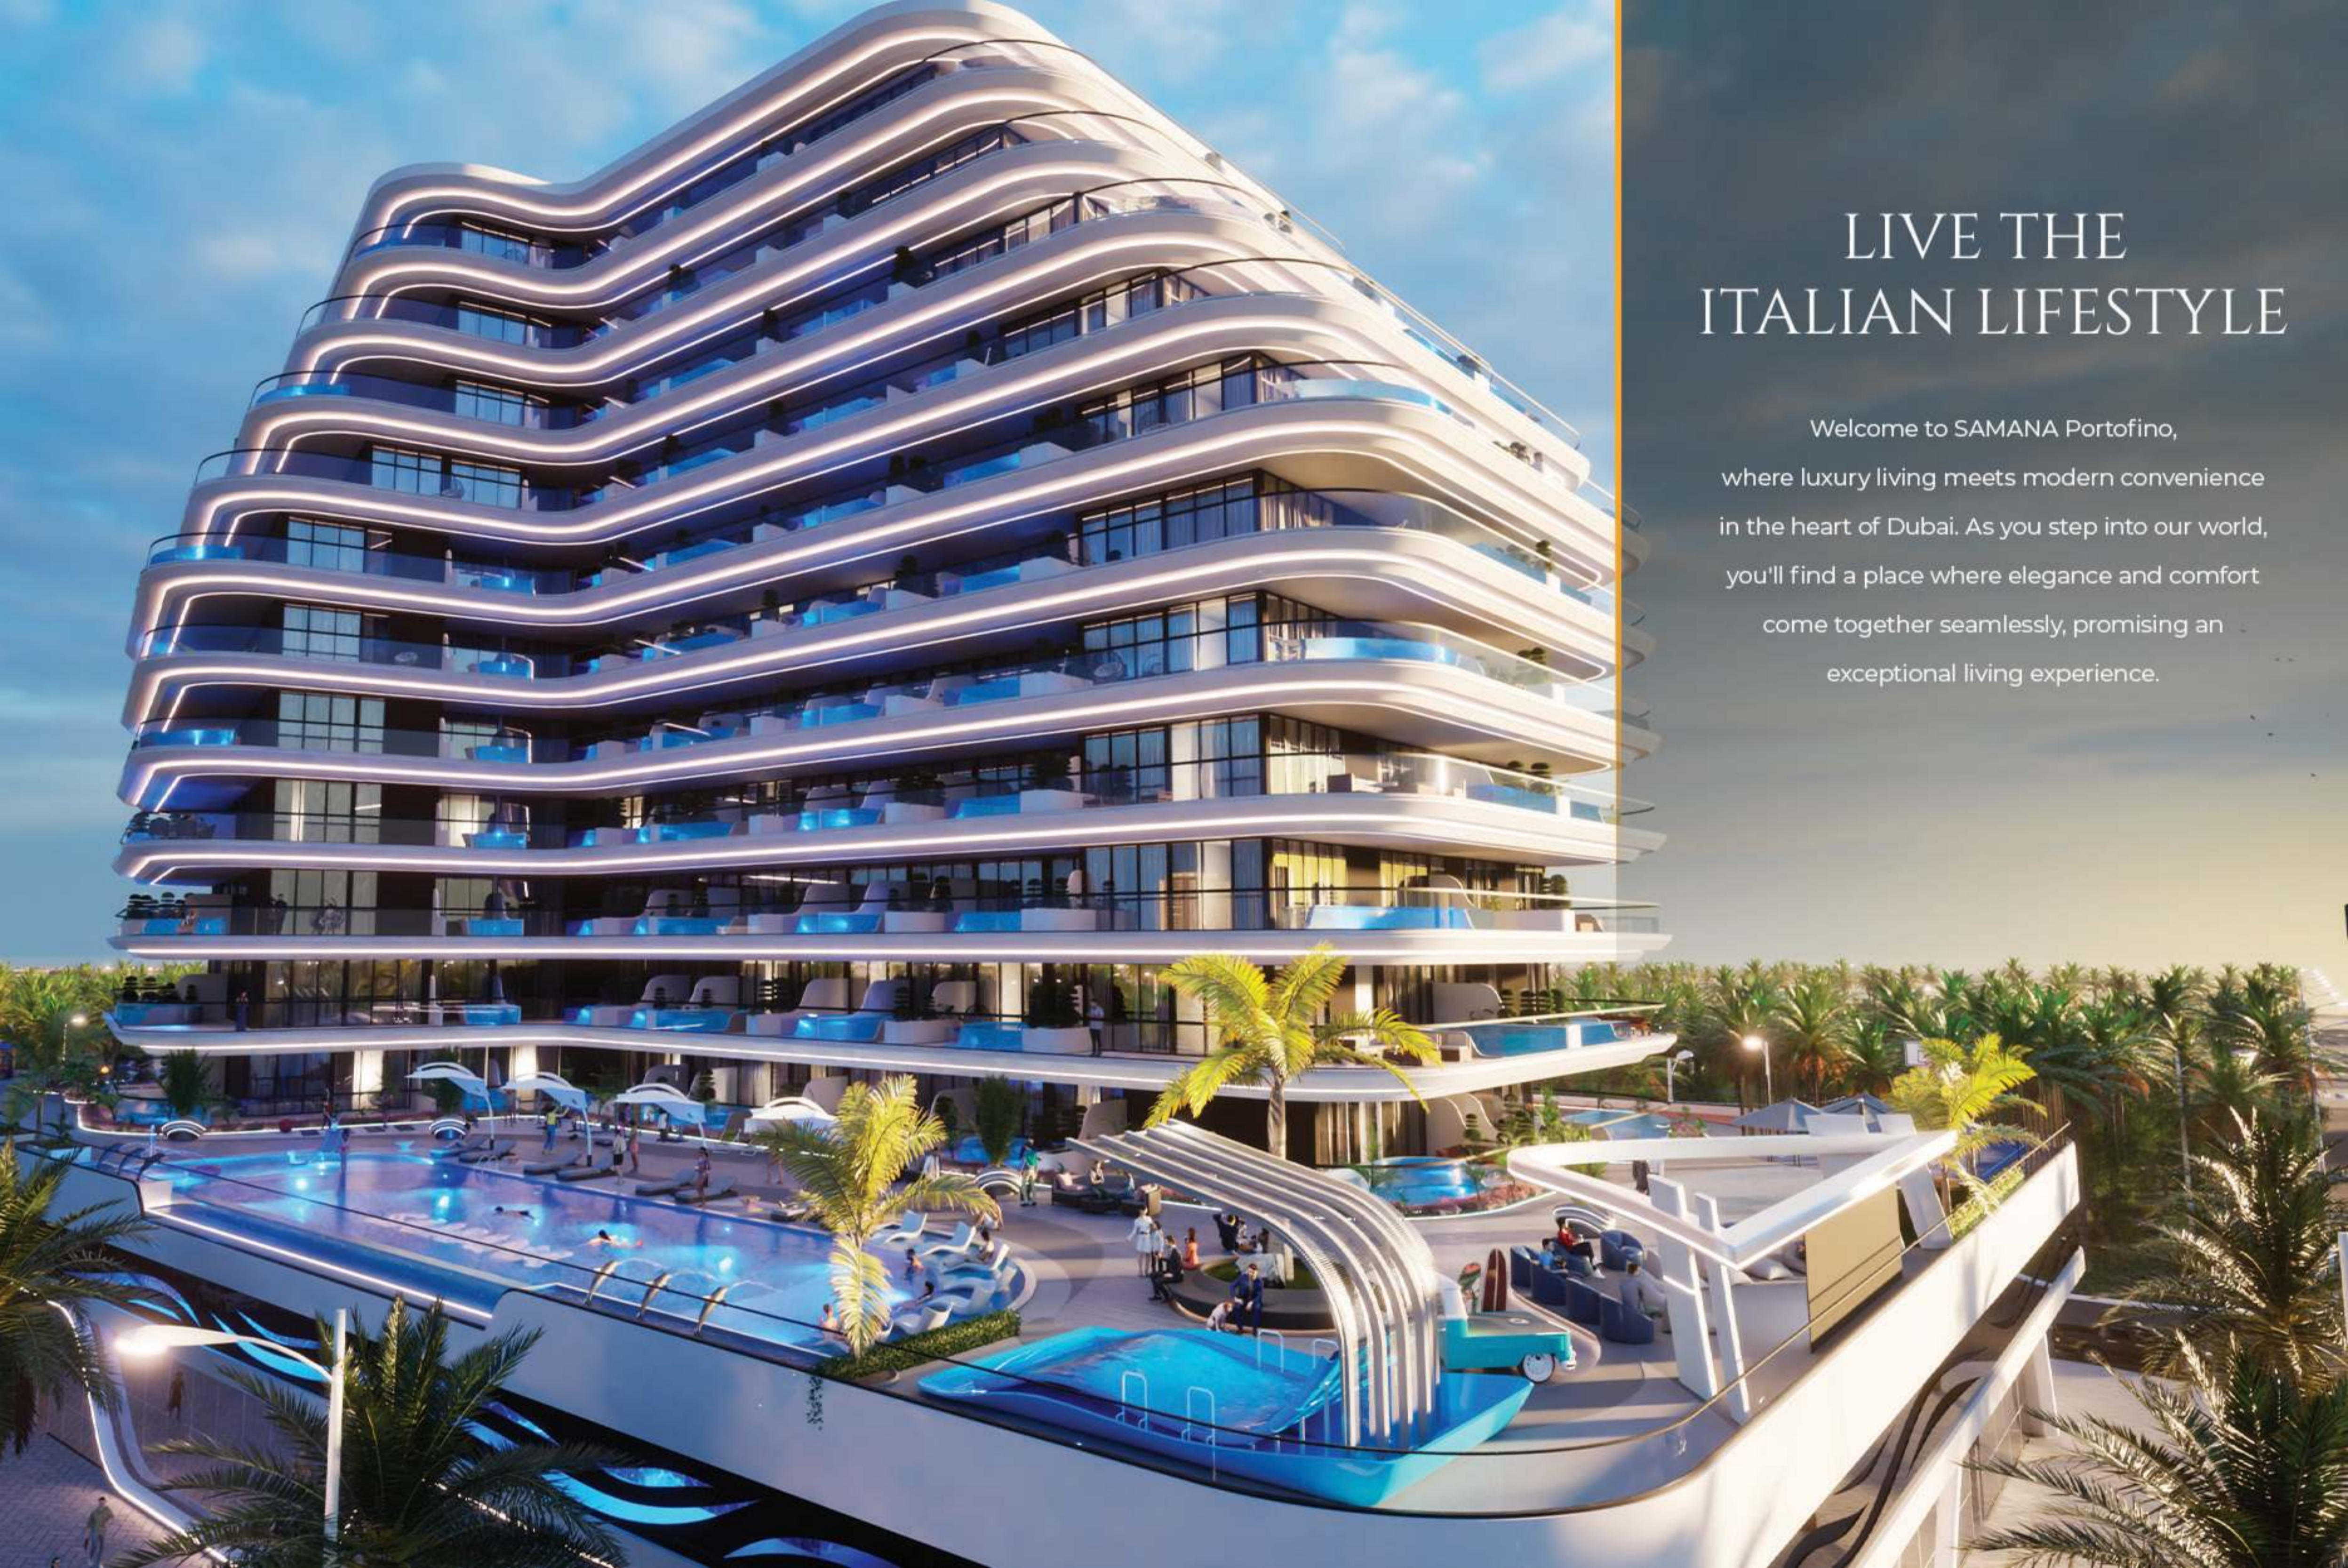

SAMANA
DEVELOPERS

Embrace the Timeless Charm

LIVE THE ITALIAN LIFESTYLE

Welcome to SAMANA Portofino,
where luxury living meets modern convenience
in the heart of Dubai. As you step into our world,
you'll find a place where elegance and comfort
come together seamlessly, promising an
exceptional living experience.

An aerial, top-down perspective of a modern architectural complex. The building features a prominent, curved facade with multiple levels of balconies or terraces. The balconies are lined with a series of small, rectangular swimming pools, each illuminated with a bright blue light. The ground level is a light-colored, paved area with various outdoor furniture, including lounge chairs and tables. A large, irregularly shaped swimming pool is visible in the lower right, with the name 'SAMANA' written in large, white letters on its surface. The overall design is sleek and contemporary, with a focus on outdoor living and swimming.

A MARVEL OF EXTRAORDINARY CHARM

SAMANA Portofino's stunning architecture is a testament to modern elegance. The exterior design combines sleek lines with natural elements, creating a visual masterpiece that stands out in the Dubai Production City skyline. With lush landscaped gardens and a serene pool area, every moment spent outdoors is a visual delight, offering a sense of calmness.

PROMISING MOMENTS OF SERENITY

A scenic view of Portofino, Italy, featuring colorful buildings, a harbor with boats, and a stone archway in the foreground. The image is a promotional graphic for SAMANA Portofino, with text overlaid on the left side. The background shows a picturesque coastal town built on a cliffside, with buildings in various colors like yellow, orange, and red. A harbor with several boats is visible, and a stone archway frames the left side of the image. The sky is a mix of blue and orange, suggesting a sunset or sunrise. The overall atmosphere is warm and inviting.