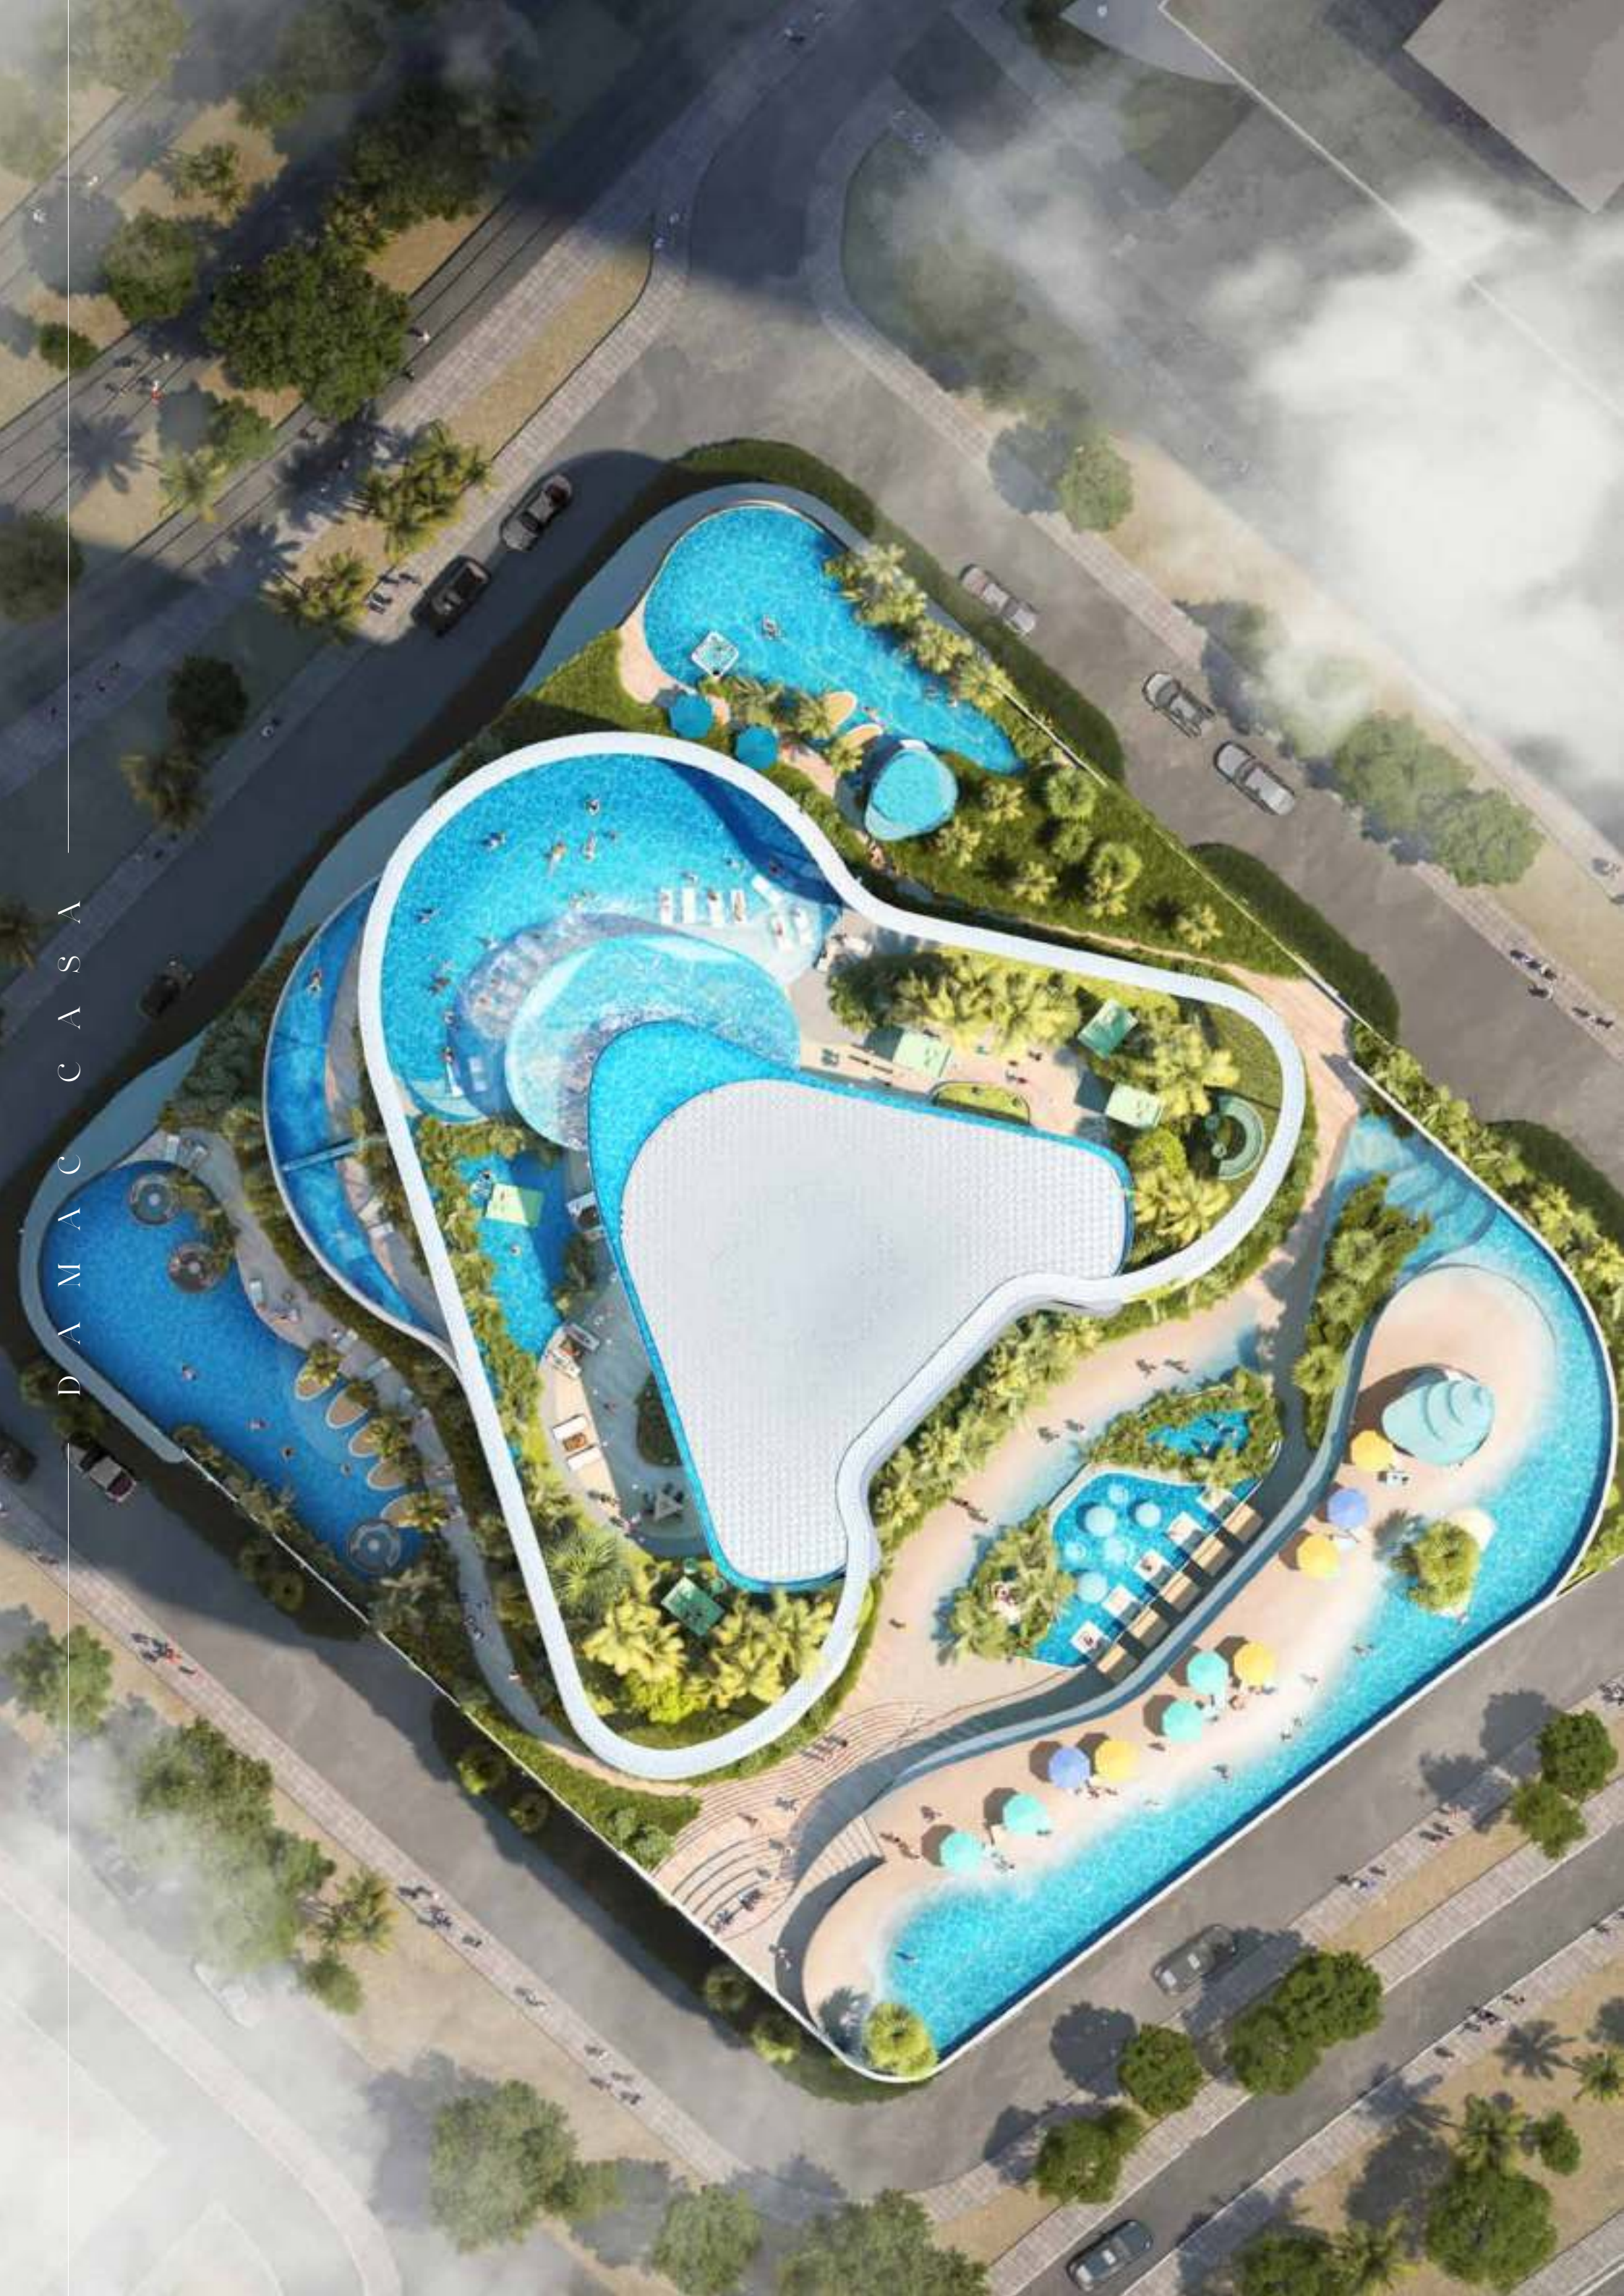

POOLS THAT REFLECT HEAVEN

At DAMAC Casa, see wonder come alive with the breathtaking blue waters of majestic swimming pools. From the oasis lap pool to the island-inspired water features and private pools for the most discerning residents, every dip is a dive into island-styled luxury.